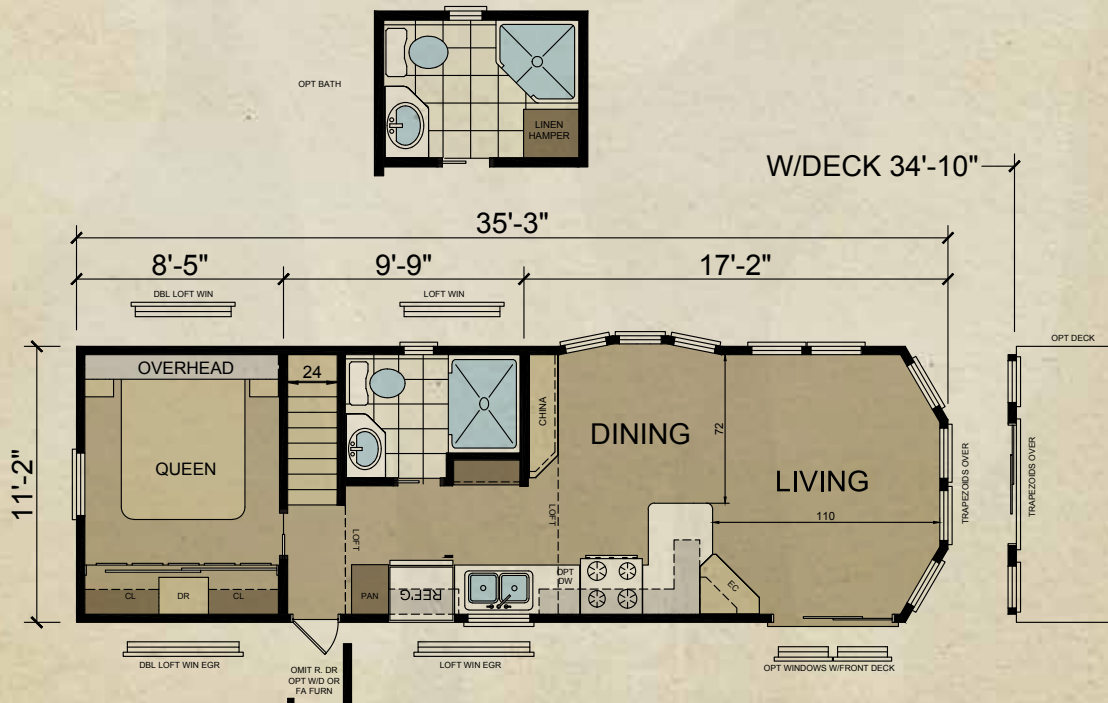

Model 207 | 399 sq. ft.

Model 207SL | 399 sq. ft.

Royal Series Standard Features

Energy-Saving Comfort Features:

- Insulated Single-Hung Windows
- Insulated Patio Door
- RV-Type Rear Door with Screen & Deadbolt - Some Models
- 6'4" Entry Door Heights
- R-22 Insulation in Roof
- R-11 Insulation in the Sidewalls & Floors
- Vented Attic with Vapor Barrier
- Fire Extinguisher
- Energy Saving Housewrap Around Home
- Ceiling Fan in Living Room with Light

Heavy-Duty Exterior Construction Features:

- Heavy Asphalt/Fiberglass Shingles
- 2x6 Floor & 2x4 Sidewall Construction - 16" O.C.
- Trussed Roof Rafters
- Full-Length 10" Steel "I" - Beam Frame
- Fiber-Cement Siding or Vinyl (Some Plants)
- High-Density Rodent-Proof Underbelly
- Detachable Hitch
- 4 Large Window Front Angle Bay

Heavy-Duty Interior Construction Features:

- Beautiful 5-Piece Wood Cabinet Doors & Drawer Fronts
- Hidden Cabinet Door Hinges
- Premium Metal Drawer Guides & Rollers
- OSB T&G Floor Decking
- Sealed OSB at Entry Doors & Plumbing Locations
- Rear Bay Window in Bedroom - Most Models
- Smooth Sliding & Room-Saving Pocket Doors - Most Models
- Lined Overhead Cabinets in Kitchen

Decorator Features:

- Tape & Textured Sheetrock Walls
- Textured Ceiling
- Attractive Towel Bar & Tissue Holder - Shipped Loose
- Mirrored Wardrobe Doors
- Drawers Below Wardrobe
- Premium Chandelier in Dining Room
- China Lavatory Sink in Bath
- 90" Sidewall Height with Extra-High Vaulted Ceiling
- Popular Side Bay (Per Model)
- Beautiful Glass Inserts in Overhead Cabinets (Per Model)