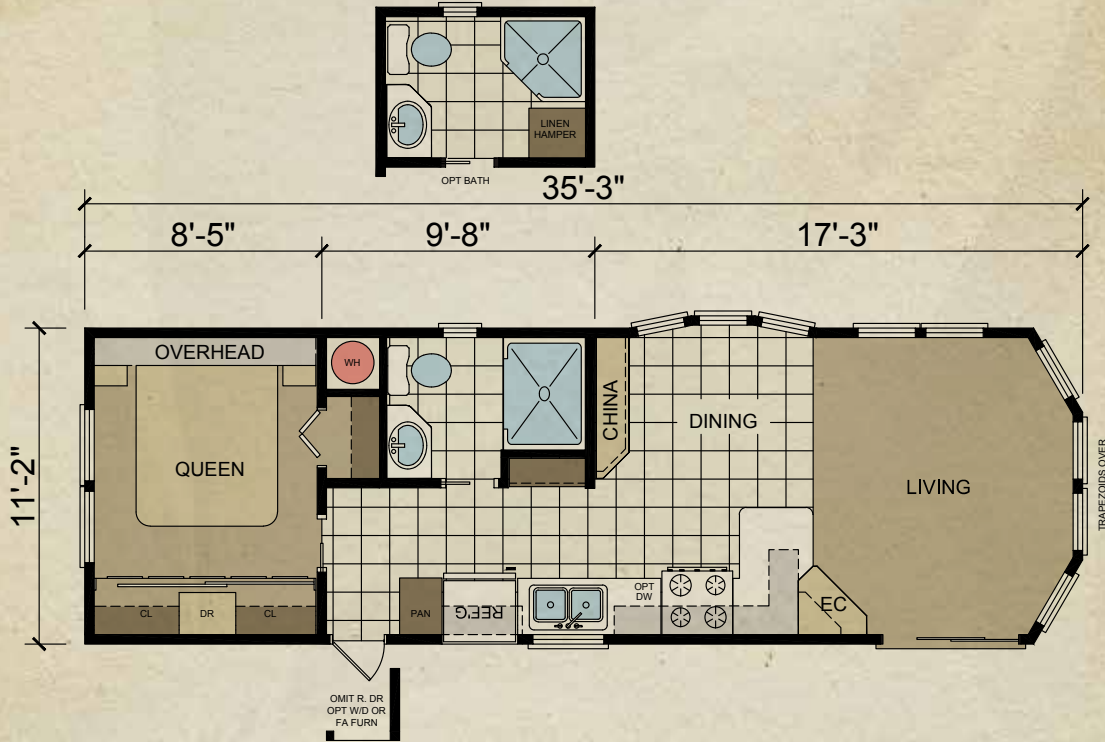

Model 207 | 399 sq. ft.

Model 207SL | 399 sq. ft.

Royal Series Standard Features

Energy-Saving Comfort Features:

- Insulated Single-Hung Windows
- Insulated Patio Door
- RV-Type Rear Door with Screen & Deadbolt - Some Models
- 6'4" Entry Door Heights
- R-22 Insulation in Roof
- R-11 Insulation in the Sidewalls & Floors
- Vented Attic with Vapor Barrier
- Fire Extinguisher
- Energy Saving Housewrap Around Home
- Ceiling Fan in Living Room with Light

Heavy-Duty Exterior Construction Features:

- Heavy Asphalt/Fiberglass Shingles
- 2x6 Floor & 2x4 Sidewall Construction - 16" O.C.
- Trussed Roof Rafters
- Full-Length 10" Steel "I" - Beam Frame
- Fiber-Cement Siding or Vinyl (Some Plants)
- High-Density Rodent-Proof Underbelly
- Detachable Hitch
- 4 Large Window Front Angle Bay

Decorator Features:

- Tape & Textured Sheetrock Walls
- Textured Ceiling
- Attractive Towel Bar & Tissue Holder - Shipped Loose
- Mirrored Wardrobe Doors
- Drawers Below Wardrobe
- Premium Chandelier in Dining Room
- China Lavatory Sink in Bath
- 90" Sidewall Height with Extra-High Vaulted Ceiling
- Popular Side Bay (Per Model)
- Beautiful Glass Inserts in Overhead Cabinets (Per Model)